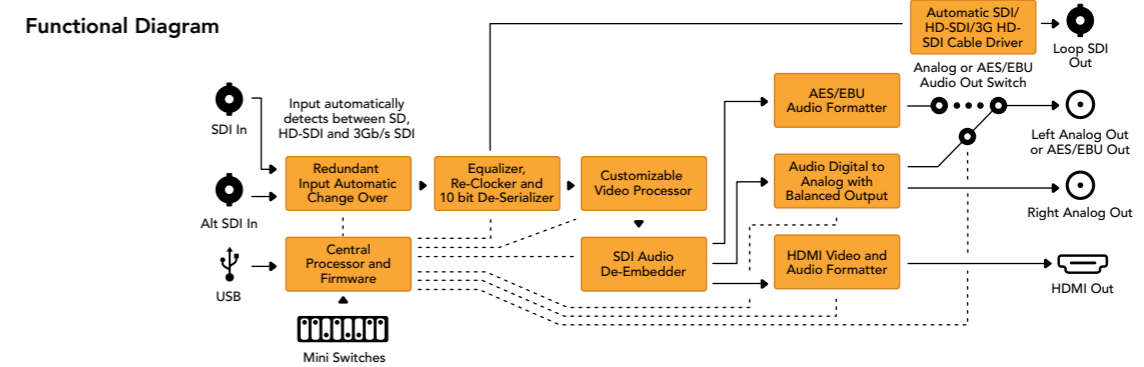

Redundant SDI Input

Mini Converters feature a unique redundant input for mission critical tasks. Connect a redundant cable to the second input, and if the main SDI input is lost, Mini Converters will automatically switch over in an instant. A loop-through SDI output is also provided for connecting to other devices.

9 Great Converter Models!

Mini Converter UpDownCross

Great if your deck only handles a single SD or HD video standard. UpDownCross can be selected to output a specific video standard and then whatever video input is connected, it will automatically up, down or cross convert video standards with SDI audio to your specification. It even standard converts NTSC and PAL video!

\$495

Mini Converter SDI to HDMI

Converts from SDI to HDMI video out with embedded HDMI audio, plus balanced AES/EBU or analog audio out. Imagine using big screen televisions and video projectors as broadcast video monitors! Now it's incredibly easy to connect a huge range of HDMI displays to SDI based equipment.

\$495

Mini Converter HDMI to SDI

Ideal for converting from HDMI devices to SDI out with the choice to embed SDI audio from the HDMI, AES/EBU or balanced analog audio inputs. Now you can add SDI outputs to video cameras with HDMI connections, or add SDI outputs to computers with HDMI compatibility. Also includes HD to SD down converter.