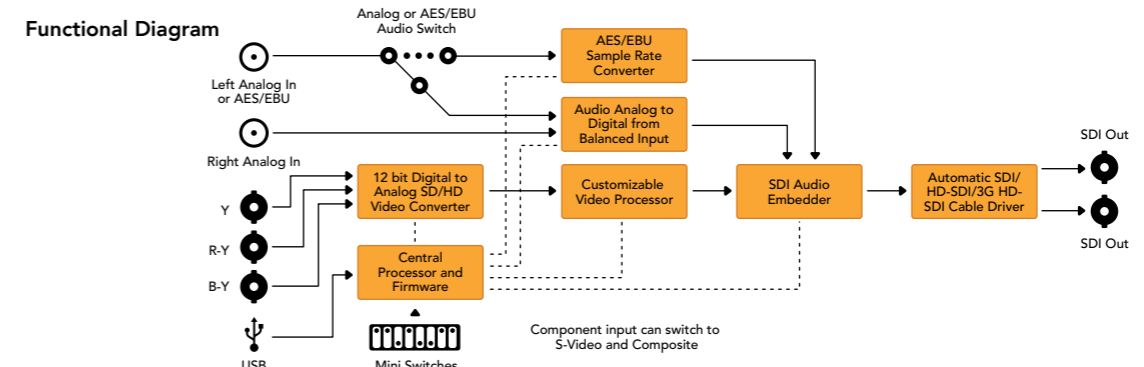

\$495

Mini Converter HDMI to SDI

Ideal for converting from HDMI devices to SDI out with the choice to embed SDI audio from the HDMI, AES/EBU or balanced analog audio inputs. Now you can add SDI outputs to video cameras with HDMI connections, or add SDI outputs to computers with HDMI compatibility. Also includes HD to SD down converter.

\$495

Mini Converter SDI to Analog

Includes everything you need to convert from SDI to analog HD/SD component, NTSC and PAL video out, plus balanced AES/EBU and analog audio out. Easily connect to Betacam SP, VHS and analog video monitors. Features hardware down converter to connect HD-SDI video to SD equipment.

\$495

Mini Converter Analog to SDI

Perfect for converting from analog HD/SD component, NTSC, PAL or S-Video to SDI out with balanced jack AES/EBU and analog audio embedding. Now you can convert analog devices such as Betacam SP, VHS, set top boxes, gaming consoles and HDV cameras to incredible quality SD/HD-SDI video.

\$495

Mini Converter SDI to Audio

Includes everything you need to de-embed 4 channels of analog audio or 8 channels of AES/EBU digital audio from any SDI video connection. Now you can easily access the audio in any SDI video connection for output to audio equipment such as audio mixers, analog broadcast decks, audio monitors and more!