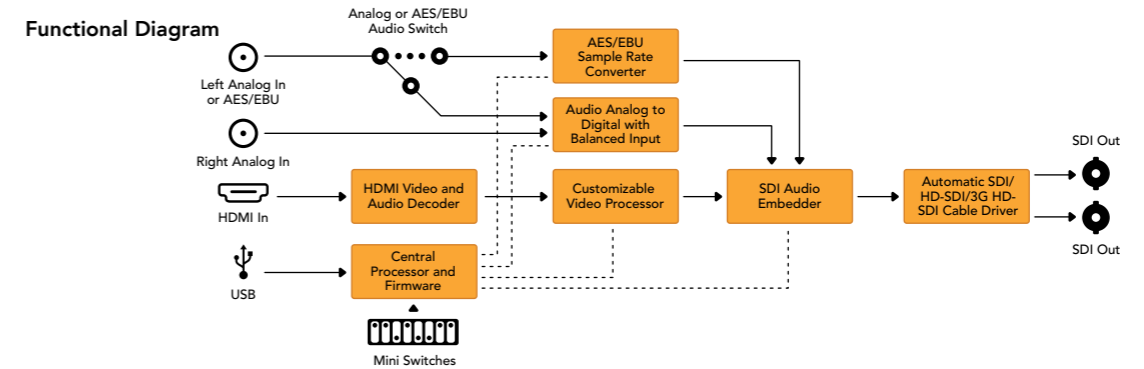

Mini Converter SDI to Analog

Includes everything you need to convert from SDI to analog HD/SD component, NTSC and PAL video out, plus balanced AES/EBU and analog audio out. Easily connect to Betacam SP, VHS and analog video monitors. Features hardware down converter to connect HD-SDI video to SD equipment.

$495