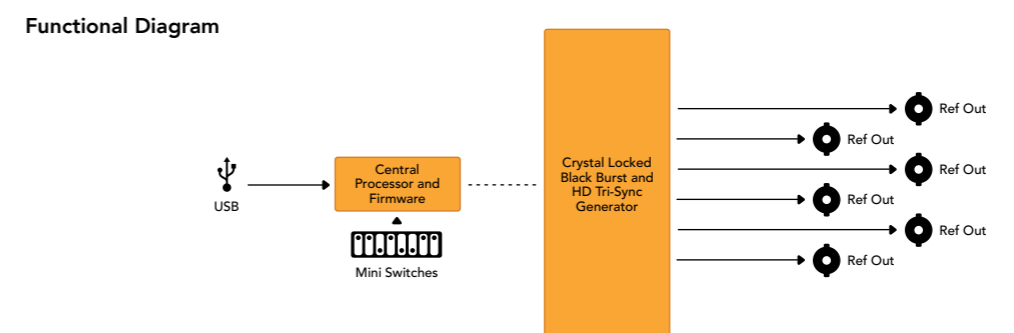

Mini Converter SDI to Audio

Includes everything you need to de-embed 4 channels of analog audio or 8 channels of AES/EBU digital audio from any SDI video connection. Now you can easily access the audio in any SDI video connection for output to audio equipment such as audio mixers, analog broadcast decks, audio monitors and more!

$495

Mini Converter Audio to SDI

Includes everything you need to embed 4 channels of analog audio, or 8 channels of AES/EBU digital audio into any SDI video connection. Embed audio from devices such as audio mixers and analog decks into SDI video connections for use with SDI routers and decks or to add extra audio channels to video converters!

$495

Mini Converter Optical Fiber

Now you can convert SDI to Optical Fiber, and Optical Fiber to SDI simultaneously. Mini Converter Optical Fiber automatically switches between any SD, HD, 3Gb/s HD-SDI video standards and each direction can be completely independent.

$495

Mini Converter Sync Generator

Includes 6 crystal stabilized video reference outputs for referencing all the video equipment in your studio in either high definition Tri-Sync or standard definition Black Burst television standards. Perfect for small studios and outside broadcasts!

$295