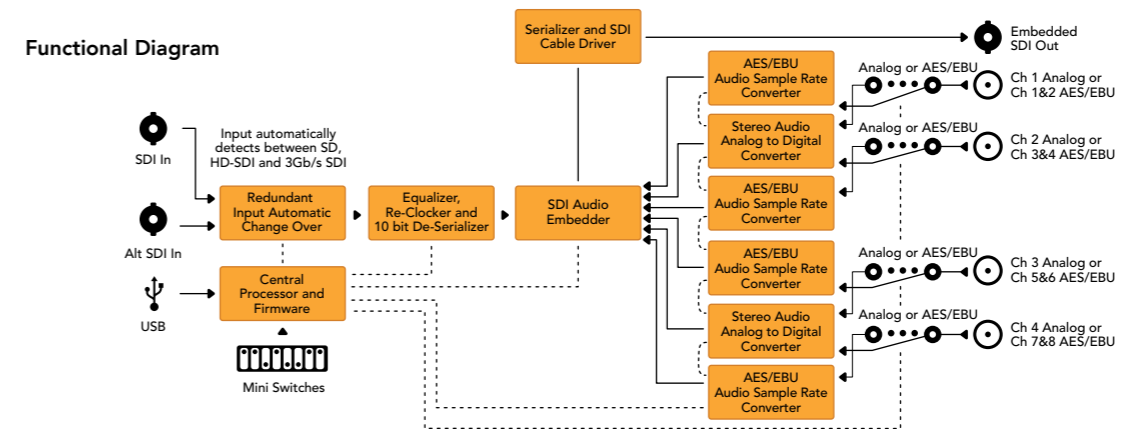

Redundant SDI Input

Mini Converters feature a unique redundant input for mission critical tasks. Connect a redundant cable to the second input, and if the main SDI input is lost, Mini Converters will automatically switch over in an instant. A loop-through SDI output is also provided for connecting to other devices.

\$495

Mini Converter SDI to Audio

Includes everything you need to de-embed 4 channels of analog audio or 8 channels of AES/EBU digital audio from any SDI video connection. Now you can easily access the audio in any SDI video connection for output to audio equipment such as audio mixers, analog broadcast decks, audio monitors and more!

\$495

Mini Converter Audio to SDI

Includes everything you need to embed 4 channels of analog audio, or 8 channels of AES/EBU digital audio into any SDI video connection. Embed audio from devices such as audio mixers and analog decks into SDI video connections for use with SDI routers and decks or to add extra audio channels to video converters!

\$495

Mini Converter Optical Fiber

Now you can convert SDI to Optical Fiber, and Optical Fiber to SDI simultaneously. Mini Converter Optical Fiber automatically switches between any SD, HD, 3Gb/s HD-SDI video standards and each direction can be completely independent.