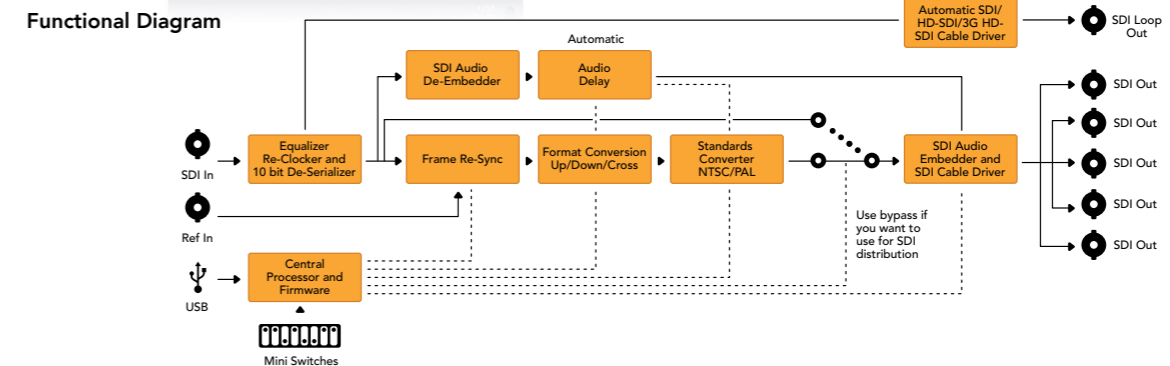

Mini Converter UpDownCross

Great if your deck only handles a single SD or HD video standard. UpDownCross can be selected to output a specific video standard and then whatever video input is connected, it will automatically up, down or cross convert video standards with SDI audio to your specification. It even standard converts NTSC and PAL video!

$495