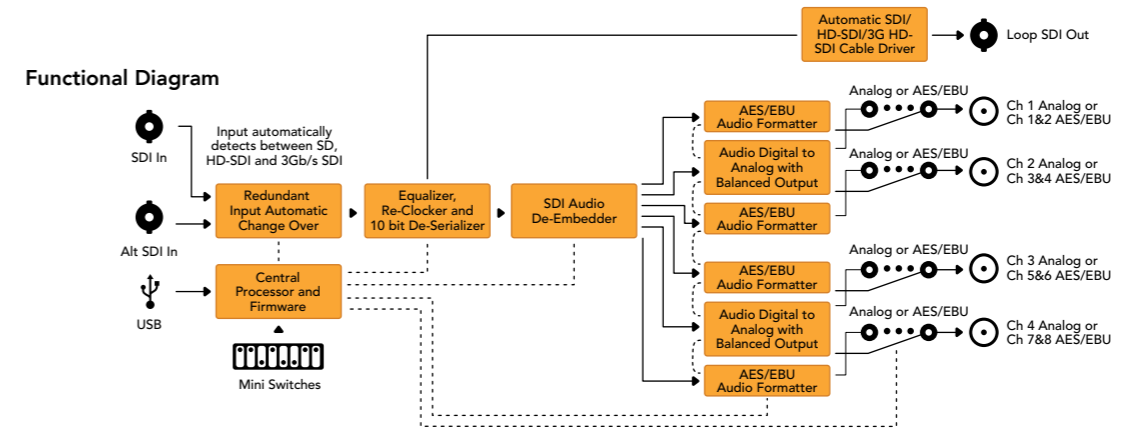

Redundant SDI Input

Mini Converters feature a unique redundant input for mission critical tasks. Connect a redundant cable to the second input, and if the main SDI input is lost, Mini Converters will automatically switch over in an instant. A loop-through SDI output is also provided for connecting to other devices.

\$495

Mini Converter SDI to Audio

Includes everything you need to de-embed 4 channels of analog audio or 8 channels of AES/EBU digital audio from any SDI video connection. Now you can easily access the audio in any SDI video connection for output to audio equipment such as audio mixers, analog broadcast decks, audio monitors and more!

\$495

Mini Converter Audio to SDI

Includes everything you need to embed 4 channels of analog audio, or 8 channels of AES/EBU digital audio into any SDI video connection. Embed audio from devices such as audio mixers and analog decks into SDI video connections for use with SDI routers and decks or to add extra audio channels to video converters!

\$495

Mini Converter Optical Fiber

Now you can convert SDI to Optical Fiber, and Optical Fiber to SDI simultaneously. Mini Converter Optical Fiber automatically switches between any SD, HD, 3Gb/s HD-SDI video standards and each direction can be completely independent.