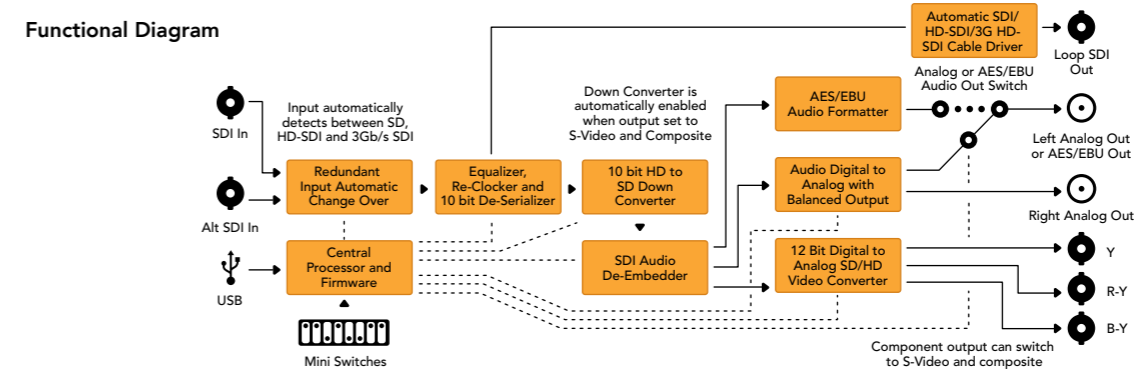

Mini Converter Analog to SDI

Perfect for converting from analog HD/SD component, NTSC, PAL or S-Video to SDI out with balanced jack AES/EBU and analog audio embedding. Now you can convert analog devices such as Betacam SP, VHS, set top boxes, gaming consoles and HDV cameras to incredible quality SD/HD-SDI video.

$495