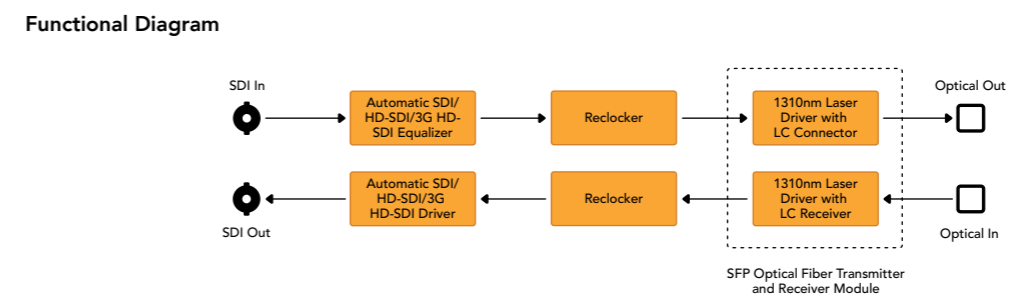

Mini Converter Sync Generator

Includes 6 crystal stabilized video reference outputs for referencing all the video equipment in your studio in either high definition Tri-Sync or standard definition Black Burst television standards. Perfect for small studios and outside broadcasts!

$295