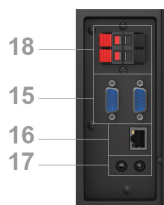

1. AC IN connector
2. Main Power Switch
3. DISPLAYPORT connector
4. HDMI connector
5. DVI IN (DVI-D)
6. VGA IN (mini D-Sub 15 pin)
7. RGB/HV IN [R, G, B, H, V] (BNC)
8. RGB/HV OUT (BNC)
9. VIDEO IN connector (BNC and RCA)
10. VIDEO OUT connector (BNC)
11. DVD/HD connector (RCA)
12. S-VIDEO IN connector (Mini DIN 4 pin)
13. AUDIO IN 1, 2, 3
14. AUDIO OUT
15. EXTERNAL CONTROL (D-Sub 9 pin)
16. LAN port (RJ-45)
17. REMOTE IN/OUT
18. EXTERNAL SPEAKER TERMINAL