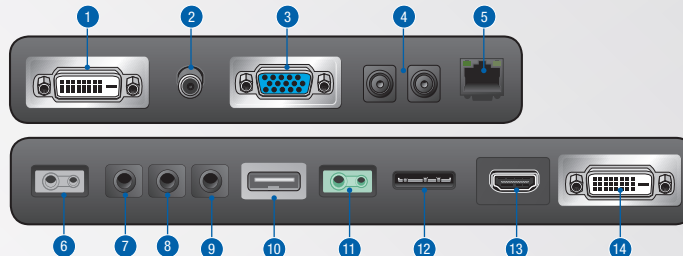

CONNECTIVITY

1. DVI In
2. Ant In
3. RGB/VGA In
4. RS232C
5. RJ45/LAN
6. IR/Ambient Sensor In
7. IR Out
8. Audio Out
9. RGB/DVI/DP/HDMI Audio In
10. USB
11. Component
12. DisplayPort
13. HDMI In
14. DVI Out (Loop out)