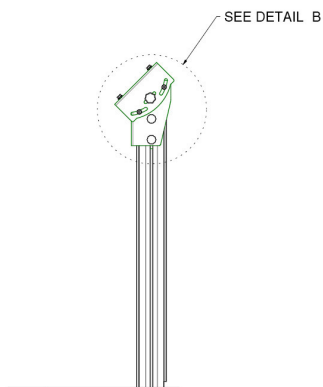

Stage stand max. 90 kg

**062.0595-90 Monitor/Stage stand 950 mm for flat panels up to 90 inch, max. 90 kg (mounting system 170 x 140 mm)**

SmartMetals launched this platform stand in three models; for displays up to 65 inch (max. 65 kg) with a length of 350 mm. One for screens up to 65 inch (max. 65 kg) with a length of 950 mm and a larger stand for screens up to 90 inch (max. 90 kg) with a length of 950 mm. All three versions are available with a standard baseplate or wheeled baseplate. The stands have an angular adjustment between 35° and 55°. Based upon the screen size and type a customer chooses the stand and combines it with mount. 052.1000 or 052.2000 (mounting system 170x140 mm)

## Features

**Maximum length:** 1033 mm (centre screen)

**Weight:** 46.50 kg

**Colour:** Dark grey, Aluminium

**Maximum load:** 90 kg

**Screen position:** Landscape

**Inch range:** max. 90 inch

**Mobile / fixed:** Fixed

**Bracket/interface:** Excluded

**Type bracket/interface:** Universal

**Mounting system:** 170 x 140 mm

**Cable duct:** 15, 35, 15 mm Ø

DETAIL A  
SCALE 0.150

DETAIL B  
SCALE 0.150