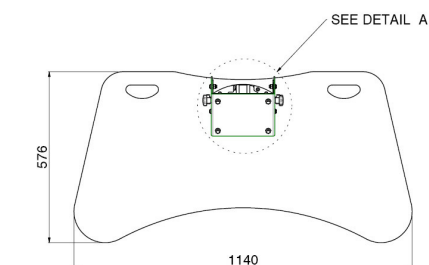

Stage stand max. 90 kg

**062.0595-90 Monitor/Stage stand 950 mm for flat panels up to 90 inch, max. 90 kg (mounting system 170 x 140 mm)**

SmartMetals launched this platform stand in three models; for displays up to 65 inch (max. 65 kg) with a length of 350 mm. One for screens up to 65 inch (max. 65 kg) with a length of 950 mm and a larger stand for screens up to 90 inch (max. 90 kg) with a length of 950 mm. All three versions are available with a standard baseplate or wheeled baseplate. The stands have an angular adjustment between 35° and 55°. Based upon the screen size and type a customer chooses the stand and combines it with mount. 052.1000 or 052.2000 (mounting system 170x140 mm)

## Features

**Maximum length:** 1033 mm (centre screen)

**Weight:** 46.50 kg

**Colour:** Dark grey, Aluminium

**Maximum load:** 90 kg

**Screen position:** Landscape

**Inch range:** max. 90 inch

**Mobile / fixed:** Fixed

**Bracket/interface:** Excluded

**Type bracket/interface:** Universal

**Mounting system:** 170 x 140 mm

**Cable duct:** 15, 35, 15 mm Ø

DETAIL A  
SCALE 0.150

DETAIL B  
SCALE 0.150