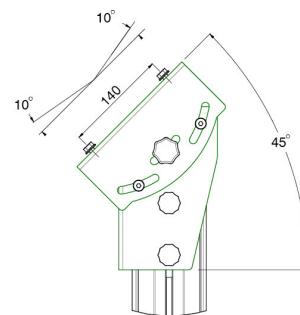

Stage stand max. 90 kg

**062.0595-90 Monitor/Stage stand 950 mm for flat panels up to 90 inch, max. 90 kg (mounting system 170 x 140 mm)**

SmartMetals launched this platform stand in three models; for displays up to 65 inch (max. 65 kg) with a length of 350 mm. One for screens up to 65 inch (max. 65 kg) with a length of 950 mm and a larger stand for screens up to 90 inch (max. 90 kg) with a length of 950 mm. All three versions are available with a standard baseplate or wheeled baseplate. The stands have an angular adjustment between 35° and 55°. Based upon the screen size and type a customer chooses the stand and combines it with mount. 052.1000 or 052.2000 (mounting system 170x140 mm)

## Features

**Maximum length:** 1033 mm (centre screen)

**Weight:** 46.50 kg

**Colour:** Dark grey, Aluminium

**Maximum load:** 90 kg

**Screen position:** Landscape

**Inch range:** max. 90 inch

**Mobile / fixed:** Fixed

**Bracket/interface:** Excluded

**Type bracket/interface:** Universal

**Mounting system:** 170 x 140 mm

**Cable duct:** 15, 35, 15 mm Ø

DETAIL A  
SCALE 0.150

DETAIL B  
SCALE 0.150