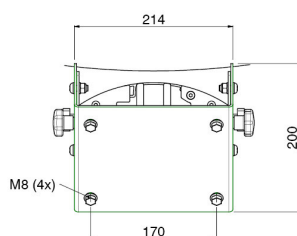

Stage stand max. 90 kg

**062.0595-90 Monitor/Stage stand 950 mm for flat panels up to 90 inch, max. 90 kg (mounting system 170 x 140 mm)**

SmartMetals launched this platform stand in three models; for displays up to 65 inch (max. 65 kg) with a length of 350 mm. One for screens up to 65 inch (max. 65 kg) with a length of 950 mm and a larger stand for screens up to 90 inch (max. 90 kg) with a length of 950 mm. All three versions are available with a standard baseplate or wheeled baseplate. The stands have an angular adjustment between 35° and 55°. Based upon the screen size and type a customer chooses the stand and combines it with mount. 052.1000 or 052.2000 (mounting system 170x140 mm)

## Features

**Maximum length:** 1033 mm (centre screen)

**Weight:** 46.50 kg

**Colour:** Dark grey, Aluminium

**Maximum load:** 90 kg

**Screen position:** Landscape

**Inch range:** max. 90 inch

**Mobile / fixed:** Fixed

**Bracket/interface:** Excluded

**Type bracket/interface:** Universal

**Mounting system:** 170 x 140 mm

**Cable duct:** 15, 35, 15 mm Ø

DETAIL A  
SCALE 0.150

DETAIL B  
SCALE 0.150