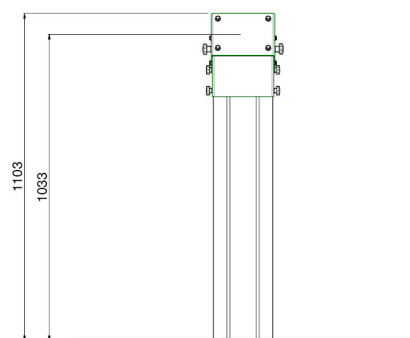

Stage stand max. 90 kg

**062.0595-90 Monitor/Stage stand 950 mm for flat panels up to 90 inch, max. 90 kg (mounting system 170 x 140 mm)**

SmartMetals launched this platform stand in three models; for displays up to 65 inch (max. 65 kg) with a length of 350 mm. One for screens up to 65 inch (max. 65 kg) with a length of 950 mm and a larger stand for screens up to 90 inch (max. 90 kg) with a length of 950 mm. All three versions are available with a standard baseplate or wheeled baseplate. The stands have an angular adjustment between 35° and 55°. Based upon the screen size and type a customer chooses the stand and combines it with mount. 052.1000 or 052.2000 (mounting system 170x140 mm)

## Features

**Maximum length:** 1033 mm (centre screen)

**Weight:** 46.50 kg

**Colour:** Dark grey, Aluminium

**Maximum load:** 90 kg

**Screen position:** Landscape

**Inch range:** max. 90 inch

**Mobile / fixed:** Fixed

**Bracket/interface:** Excluded

**Type bracket/interface:** Universal

**Mounting system:** 170 x 140 mm

**Cable duct:** 15, 35, 15 mm Ø

DETAIL A  
SCALE 0.150

DETAIL B  
SCALE 0.150