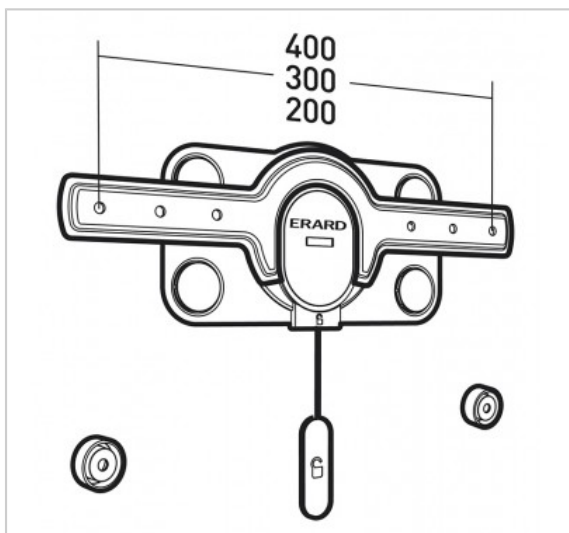

FiXiT 400

Réf. : 044040

Fixed wall mount for 30"-55" LED screens

TECHNICAL SPECIFICATIONS

Function	Fixed
Size of your screen	30"-55"
Max weight	60
VESA	200sup400
Material	Steel
Finish	black and white epoxy painting
Integrated spirit level	Yes
Screw set mount / screen supplied	Yes
Screw set wall / mount supplied	Yes for full wall materials
Delivered premounted	Yes
Plasterboard compatibility	Yes
Installation time	10
Persons for mounting	1

EN SAVOIR PLUS

- Off-centre spacers permitting to correct horizontality after drilling
- Security system preventing falls
- Ultra slim mount : 16 mm