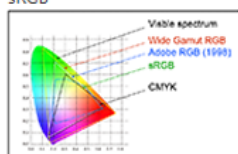

Scenery

Increases the brightness range, introducing more contrast gradations and selectively tweaking color saturation for more lush landscapes.

Theater

Enhances the contrast and color saturation of the image — delivering livelier and more vivid visuals for greater immersion.

sRGB

Provides the best performance for viewing graphics.

Game

Brings out dark, hard-to-see areas while leaving well-lit portions untouched — allowing you to see opponents lurking in obscure corners.

Night View

Intelligently raises Y-luminance to highlight poorly-lit details, capturing each scene's beauty in a crisp and vibrant fashion.

Standard

Delivers clear document viewing and web browsing experiences with optimized color and contrast.