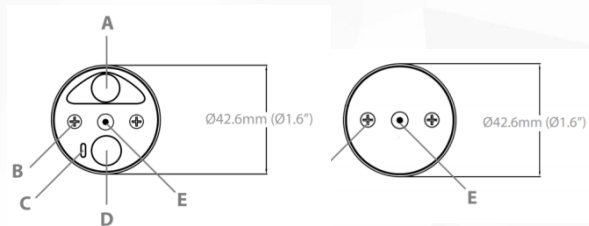

Accessories

- **Charger**
  AX1-CHR (Included)
- **Eyebolt**
  AX1-EBLT (2 pcs Included)
- **Holder**
  AX1-H (2 pcs Included)
- **Stand**
  AX1-STD (Included)
- **Charging case**
  AX1-CHRCSE
- **Spigot (3/8" & 1/4"-20 threads)**
  AX1-BLT

A	ON/OFF Button
B	Screws
C	Rubber Charging socket
D	Charging socket
E	M5 Thread for Screw Hooks